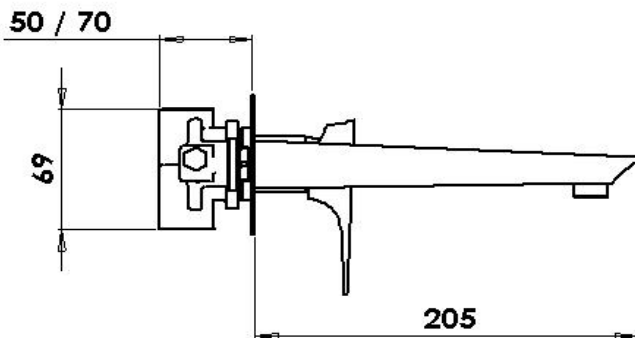

DANIEL

SCHEDA TECNICA TECHNICAL FEATURES

ART. COD.

DV 632

MATERIALI / MATERIALS

OTTONE CROMATO / CHROME PLATED BRASS

CROMATURA / CHROME PLATING

UNI EN 248