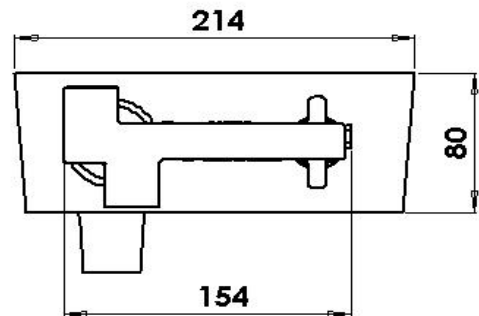

DANIEL

SCHEDA TECNICA TECHNICAL FEATURES

ART. COD.

DV 632

MATERIALI / MATERIALS

OTTONE CROMATO / CHROME PLATED BRASS

CROMATURA / CHROME PLATING

UNI EN 248